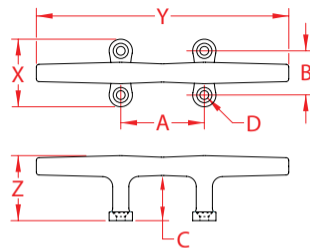

BLUE WATER CLEAT

316 STAINLESS STEEL

Import

Precision
Cast

ITEM	A	B	C	D	FASTENERS	X (height)	Y (length)	Z (width)	WT (lb)	PACKAGING TYPE	EACH (qty)	INNER (qty)	CARTON (qty)	UPC
S3138-0000	3.32"	1.78"	1.27"	0.27"	1/4" SCREWS	2.58"	8.00"	2.02"	1.46	POLYBAG	1	1	20	791506056140
S3140-0000	3.74"	1.87"	1.56"	0.32"	5/16" SCREWS	2.81"	10.37"	2.42"	2.36	POLYBAG	1	1	15	791506056164
S3142-0000	4.78"	2.43"	1.67"	0.32"	5/16" SCREWS	3.54"	12.00"	2.77"	4.21	POLYBAG	1	1	5	791506056188
S3145-0000	5.00"	2.53"	2.67"	0.51"	3/8" SCREWS	3.95"	14.75"	3.88"	6.62	POLYBAG	1	1	5	791506056201

NOTE:
ALL DIMENSIONS ARE NOMINAL (+/- 3%) AND ARE SUBJECT TO CHANGE WITHOUT NOTICE.